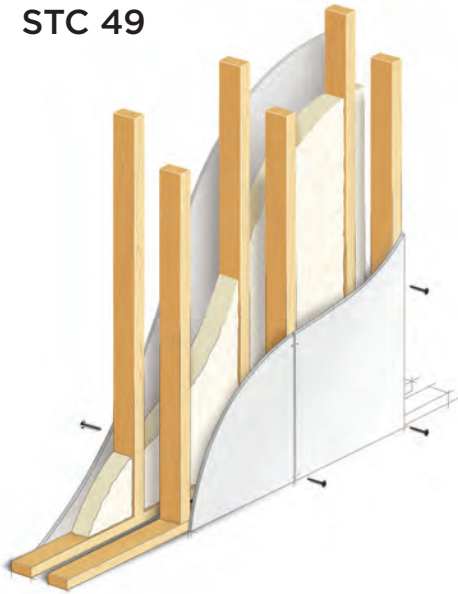

STC Rated Wall Assemblies

STC 49