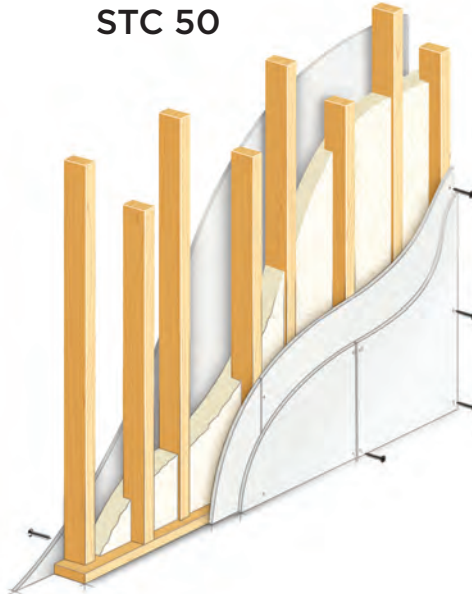

STC Standards & Noise

Advancements in construction methods have made it possible to improve on the STC 30-34 walls of the past. Several assemblies using SEALECTION 500 can reduce sound transmission by up to 50 dB, giving residents greater peace and quiet than once attained by the typical 30-34 standards.

Inside Quiet Design

SEALECTION 500 has quiet design built right in. With ratings up to STC 50, SEALECTION 500 walls absorb sound waves and create a quieter indoor environment. SEALECTION 500 combines sound control with a high R-value and an air barrier for the ultimate in insulation efficiency.

STC Rated Wall Assemblies

STC 50

DEMILEC

Demilec
3315 E. Division Street
Arlington, TX 76011
(817) 640-4900
(877) DEMILEC (336-4532)
Info@Demilec.com
www.Demilec.com